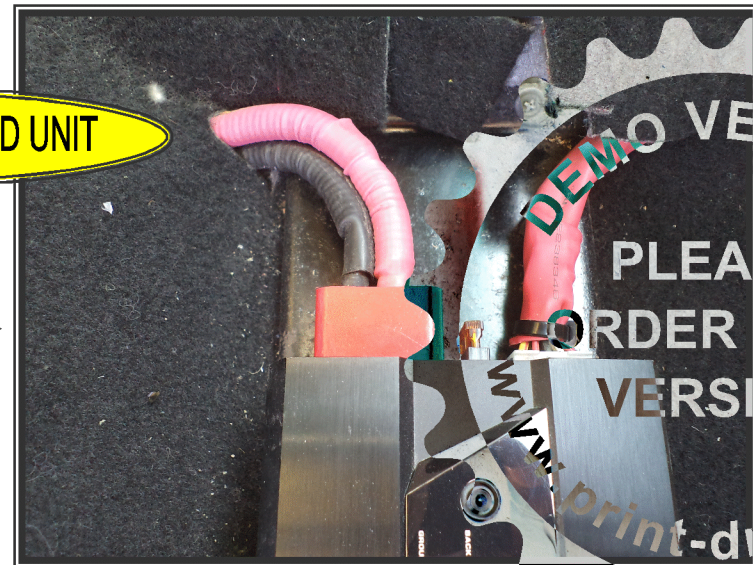

4.2.3.

Заделка проводов. Защита контактов.
Any wire termination properly protected.

SUB

MIDBASS

DC/DC CONVERTER HEAD UNIT

DEMO VERSION
PLEASE
ORDER FULL
VERSION

www.print-drive