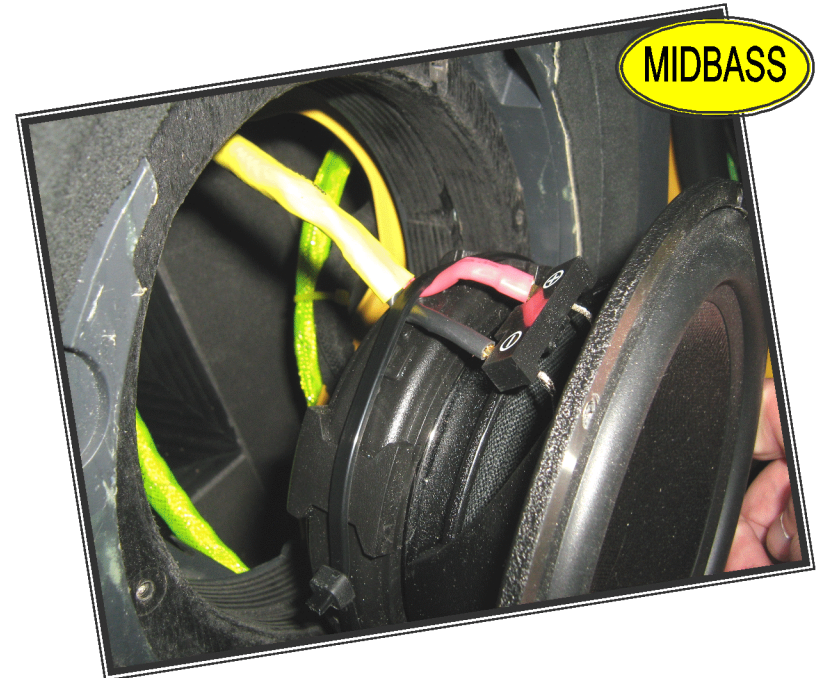

4.2.3.

Заделка проводов. Защита контактов.
Any wire termination properly protected.

SUB

MIDBASS

DC/DC CONVERTER HEAD UNIT

DEMO VERSION
PLEASE
ORDER FULL
VERSION

www.print-drive