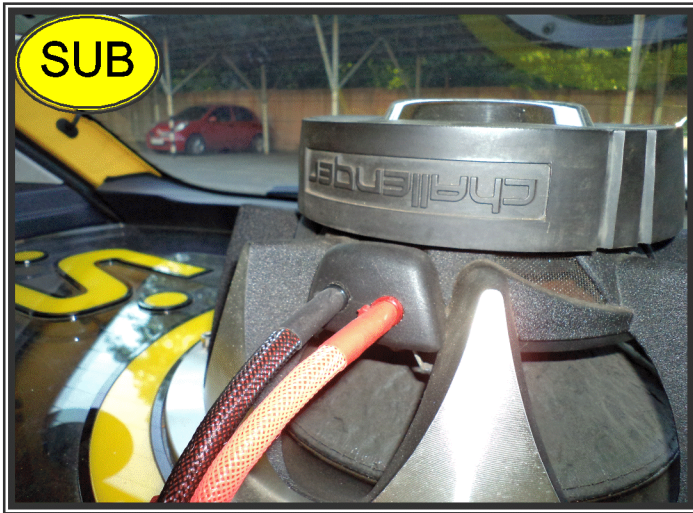

4.2.3.

Заделка проводов. Защита контактов.
Any wire termination properly protected.

SUB

MIDBASS

DC/DC CONVERTER HEAD UNIT

DEMO VERSION
PLEASE
ORDER FULL
VERSION

www.print-drive