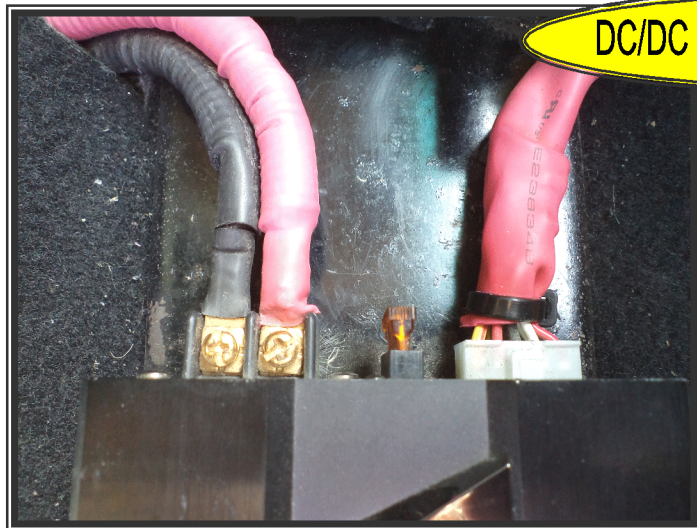

4.2.3.

Заделка проводов. Защита контактов.
Any wire termination properly protected.

SUB

MIDBASS

DC/DC CONVERTER HEAD UNIT

DEMO VERSION
PLEASE
ORDER FULL
VERSION

www.print-drive